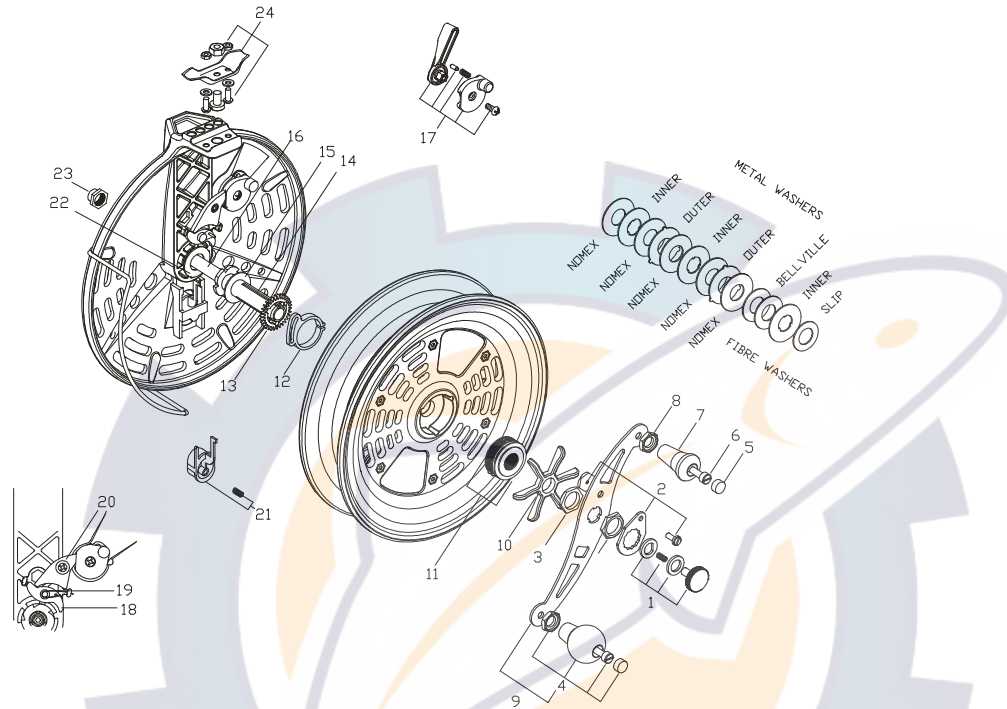

825BCV Exploded View

	Part	Description	Key	Part	Description
1	R6E4	Spindle Screw Assy	13	R5B5	Fish Alert Wheel
2	R7F3	Lock Nut Retainer	14	R7A4	Drag Friction Tube
3	R7F2	H/plate lock nut	15	R7H1	F/Tube Washer
4	R4F7	Handle Assy	16	R6A18	Spindle
5	R4H2	Handle Plug	17	R5C7	On/Off Lever Assy
6	R4E9	Handle Screw	18	R7J4	Drag Pawl
7	R4D4	Handle Only	19	R5G3	Drag Pawl Spring
8	R4G2	Handle Lock Nut	20	R5K2	Drag On/Off Cam
9	R7E18	Handle Plate Assy	21	R5E10	Fish Alert Assy
10	R7D11	Star Nut	22	R6J10	Spindle Washer
11	R7BC15	Clutch Washer Set	23	R6F3	Dome Nut
12	R7L1	Silent Drag Cam	24	R2C5	Base & Screws